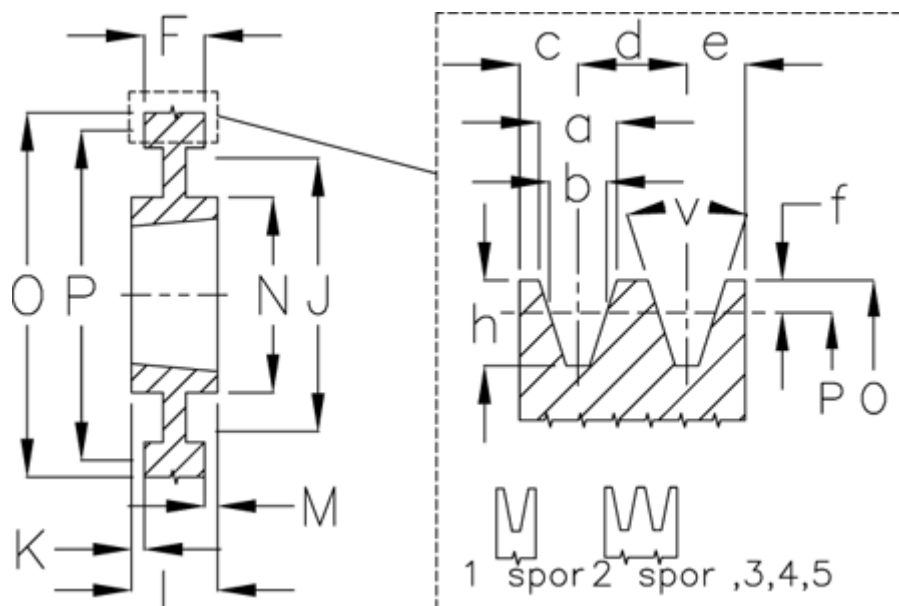

Article number: 604112035503

Description: V-belt pulley SPC 355/3 TL3535

Measures

a	= 22.0	F	= 85	Number of ribs	= 3
b	= 19.0	For bush	= 3535	O	= 364.6
Bush ζ max	= 90	h	= 23.8	P	= 355
c	= 17.0	J	= 299	Type	= SPC
d	= 25.5	K	= 2	v	= 38 grader
e	= 17.0	L	= 89		
E	= 20	m	= 2.0		
f	= 4.8	N	= 175		